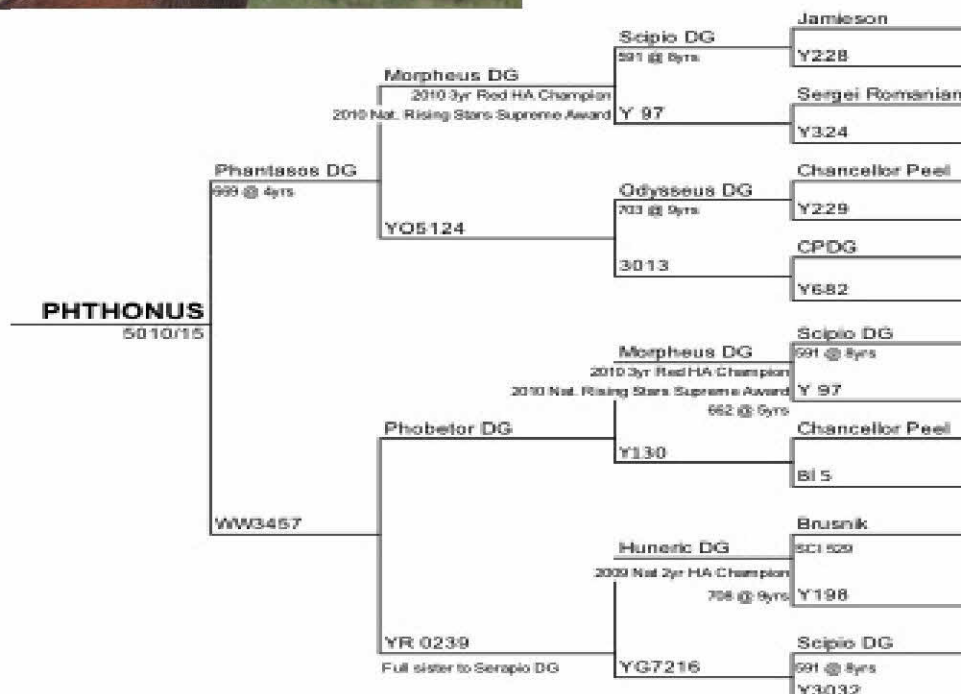

Новая Зеландия

Phthonus DG

Age: 2

Points: 15x16

Score: 435.75

Jack DG

Age: 2

Points: 24x12

Score: 441.25

Kratos DG

Age: 2

Points: 15x12

Score: 384

Momus DG

Age: 2

Points: 20x18