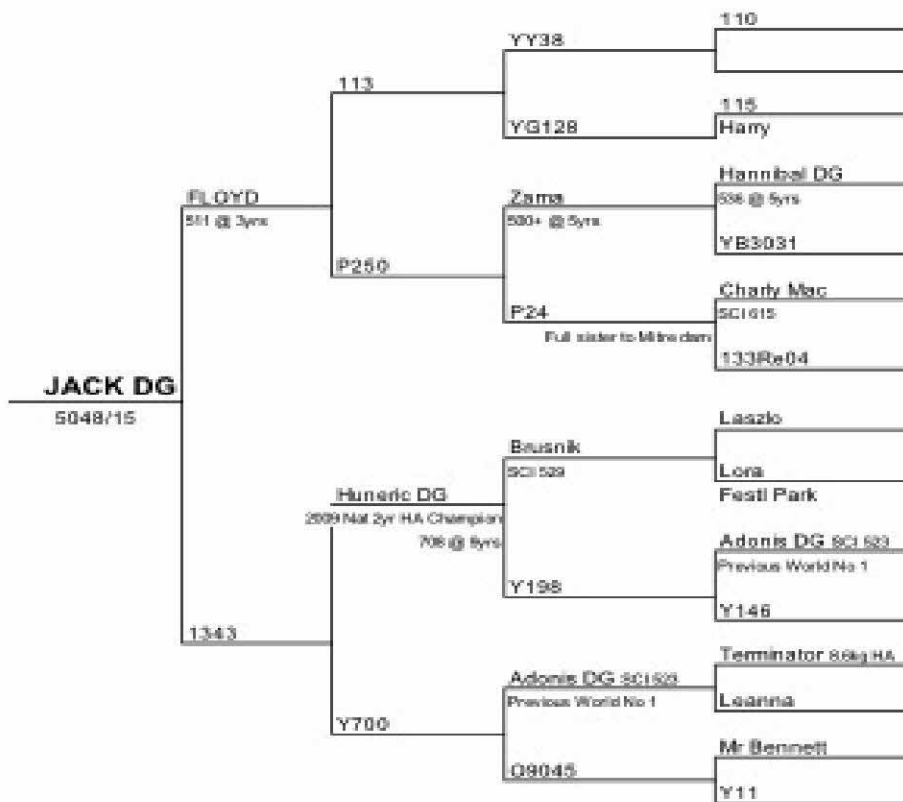

Новая Зеландия

Phthonus DG

Age: 2

Points: 15x16

Score: 435.75

Jack DG

Age: 2

Points: 24x12

Score: 441.25

Kratos DG

Age: 2

Points: 15x12

Score: 384

Momus DG

Age: 2

Points: 20x18