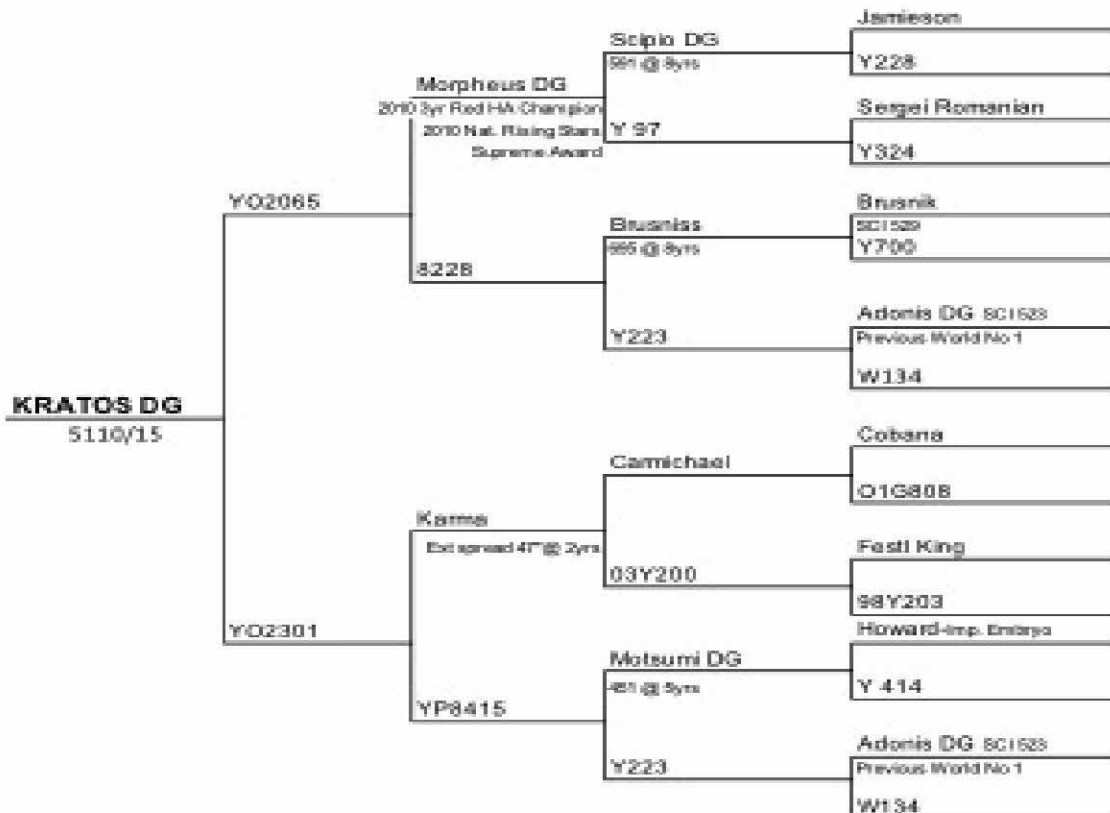

Новая Зеландия

Phthonus DG

Age: 2

Points: 15x16

Score: 435.75

Jack DG

Age: 2

Points: 24x12

Score: 441.25

Kratos DG

Age: 2

Points: 15x12

Score: 384

Momus DG

Age: 2

Points: 20x18